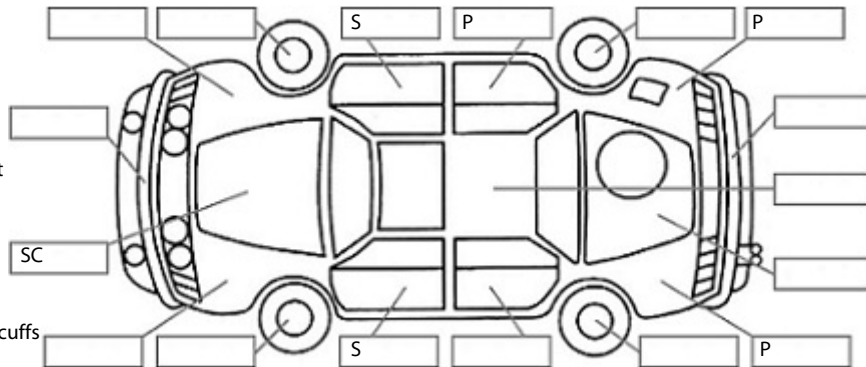

Key:

- S = scratch
- D = dent
- R = rust
- PT = paint defect
- C = crack
- P = pin dent
- * = decals
- SC = stone chips
- W = significant scuffs

Body Inspection Comments

Note: some defects & blemishes may not be displayed in the diagram

Engine Timing Mechanism: Timing Chain
 Evidence of Cam Belt Replacement: Not Applicable Kms:

	Pass	Fail	N/A
Engine			
Oil level	✓		
Smoke & fumes	✓		
Performance	✓		
Noise	✓		
Cooling System			
Coolant condition	✓		
Performance	✓		
Radiator / Hoses (visual)	✓		
Transmission			
Operation	✓		
Noise	✓		
Clutch			✓
CV joints			✓
Wheel bearings	✓		
Brakes			
Performance	✓		
Hand Brake	✓		
Tyres (lowest observed tread depth of tyres)			
Left front	8.0	mm	
Right front	8.0	mm	
Left rear	4.5	mm	
Right rear	5.0	mm	
Spare	Yes		
Suspension			
Suspension performance	✓		
Steering performance	✓		
Shock absorbers	✓		
Air Conditioning / Heater			
Operation	✓		
Electrical / Accessories			
Head lights	✓		
Tail lights	✓		
Indicators	✓		
Dashboard warning lights	✓		
Wipers (front & rear)	✓		
Window winder FL	✓		
Window winder FR	✓		
Window winder RL			✓
Window winder RR			✓
Rear view mirrors	✓		
Radio (basic test only)	✓		
CD (basic test only)			✓
Number of keys	2		
Central locking	✓		
Remote locking	✓		
Sat. Nav. (basic test only)	✓		
Reversing camera	✓		