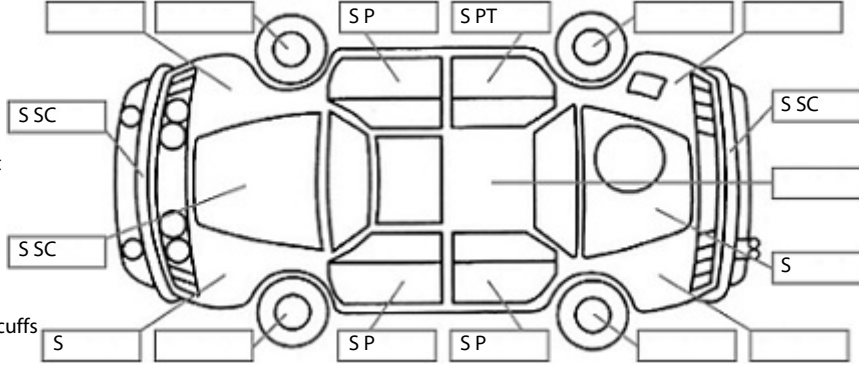

Key:

- S = scratch
- D = dent
- R = rust
- PT = paint defect
- C = crack
- P = pin dent
- * = decals
- SC = stone chips
- W = significant scuffs

Body Inspection Comments

Note: some defects & blemishes may not be displayed in the diagram

Engine Timing Mechanism: Timing Chain
Evidence of Cam Belt Replacement: Not Applicable Kms:

	Pass	Fail	N/A
Engine			
Oil level	✓		
Smoke & fumes	✓		
Performance	✓		
Noise	✓		
Cooling System			
Coolant condition	✓		
Performance	✓		
Radiator / Hoses (visual)	✓		
Transmission			
Operation	✓		
Noise	✓		
Clutch			✓
CV joints	✓		
Wheel bearings	✓		
Brakes			
Performance	✓		
Hand Brake	✓		
Tyres (lowest observed tread depth of tyres)			
Left front	5.0	mm	
Right front	5.0	mm	
Left rear	6.0	mm	
Right rear	5.0	mm	
Spare	Yes		
Suspension			
Suspension performance	✓		
Steering performance	✓		
Shock absorbers	✓		
Air Conditioning / Heater			
Operation	✓		
Electrical / Accessories			
Head lights	✓		
Tail lights	✓		
Indicators	✓		
Dashboard warning lights	✓		
Wipers (front & rear)	✓		
Window winder FL	✓		
Window winder FR	✓		
Window winder RL	✓		
Window winder RR	✓		
Rear view mirrors	✓		
Radio (basic test only)	✓		
CD (basic test only)			✓
Number of keys	2		
Central locking	✓		
Remote locking	✓		
Sat. Nav. (basic test only)			✓
Reversing camera	✓		