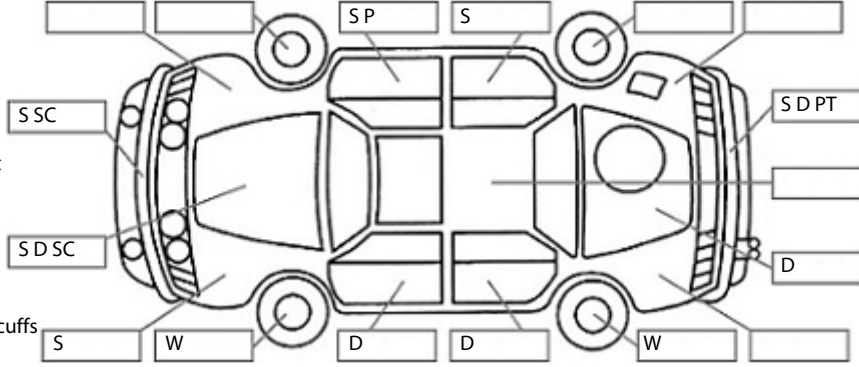

Key:

- S = scratch
- D = dent
- R = rust
- PT = paint defect
- C = crack
- P = pin dent
- * = decals
- SC = stone chips
- W = significant scuffs

Body Inspection Comments

Note: some defects & blemishes may not be displayed in the diagram

Engine Timing Mechanism: Timing Chain
Evidence of Cam Belt Replacement: Not Applicable Kms:

	Pass	Fail	N/A
Engine			
Oil level	✓		
Smoke & fumes	✓		
Performance	✓		
Noise	✓		
Cooling System			
Coolant condition	✓		
Performance	✓		
Radiator / Hoses (visual)	✓		
Transmission			
Operation	✓		
Noise	✓		
Clutch			✓
CV joints	✓		
Wheel bearings	✓		
Brakes			
Performance	✓		
Hand Brake	✓		
Tyres (lowest observed tread depth of tyres)			
Left front	5.0	mm	
Right front	6.0	mm	
Left rear	4.5	mm	
Right rear	6.5	mm	
Spare	Yes		
Suspension			
Suspension performance	✓		
Steering performance	✓		
Shock absorbers	✓		
Air Conditioning / Heater			
Operation	✓		
Electrical / Accessories			
Head lights	✓		
Tail lights	✓		
Indicators	✓		
Dashboard warning lights	✓		
Wipers (front & rear)	✓		
Window winder FL	✓		
Window winder FR	✓		
Window winder RL	✓		
Window winder RR	✓		
Rear view mirrors	✓		
Radio (basic test only)	✓		
CD (basic test only)			✓
Number of keys	2		
Central locking	✓		
Remote locking	✓		
Sat. Nav. (basic test only)	✓		
Reversing camera	✓		