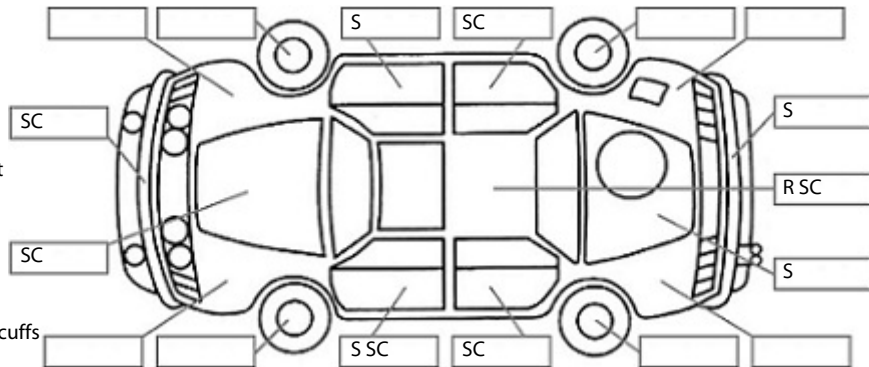

<b>Make:</b> Toyota	<b>Model:</b> Hilux	<b>Body Style:</b> Utility
<b>Year:</b> 2019	<b>Registration:</b> MNW827	<b>Reg Expiry:</b> 03 Mar 2025
<b>WoF Expiry:</b> 23 Dec 2025	<b>Odometer:</b> 177,270 Kms	<b>Good No:</b> 22908204
<b>VIN:</b> MR0JA3DD10034629	<b>Next Service:</b> 180,000 Kms	<b>Service History:</b> No

**Key:**

- S = scratch
- D = dent
- R = rust
- PT = paint defect
- C = crack
- P = pin dent
- \* = decals
- SC = stone chips
- W = significant scuffs

Body Inspection Comments

Note: some defects & blemishes may not be displayed in the diagram

Engine Timing Mechanism: Timing Chain  
 Evidence of Cam Belt Replacement: Not Applicable Kms:

	Pass	Fail	N/A
<b>Engine</b>			
Oil level	✓		
Smoke & fumes	✓		
Performance	✓		
Noise	✓		
<b>Cooling System</b>			
Coolant condition	✓		
Performance	✓		
Radiator / Hoses (visual)	✓		
<b>Transmission</b>			
Operation	✓		
Noise	✓		
Clutch			✓
CV joints			✓
Wheel bearings	✓		
<b>Brakes</b>			
Performance	✓		
Hand Brake	✓		
<b>Tyres</b> (lowest observed tread depth of tyres)			
Left front	6.0	mm	
Right front	6.5	mm	
Left rear	6.5	mm	
Right rear	6.5	mm	
Spare	Yes		
<b>Suspension</b>			
Suspension performance	✓		
Steering performance	✓		
Shock absorbers	✓		
<b>Air Conditioning / Heater</b>			
Operation	✓		
<b>Electrical / Accessories</b>			
Head lights	✓		
Tail lights	✓		
Indicators	✓		
Dashboard warning lights	✓		
Wipers (front & rear)	✓		
Window winder FL	✓		
Window winder FR	✓		
Window winder RL	✓		
Window winder RR	✓		
Rear view mirrors	✓		
Radio (basic test only)	✓		
CD (basic test only)	✓		
Number of keys	1		
Central locking	✓		
Remote locking	✓		
Sat. Nav. (basic test only)			✓
Reversing camera	✓		