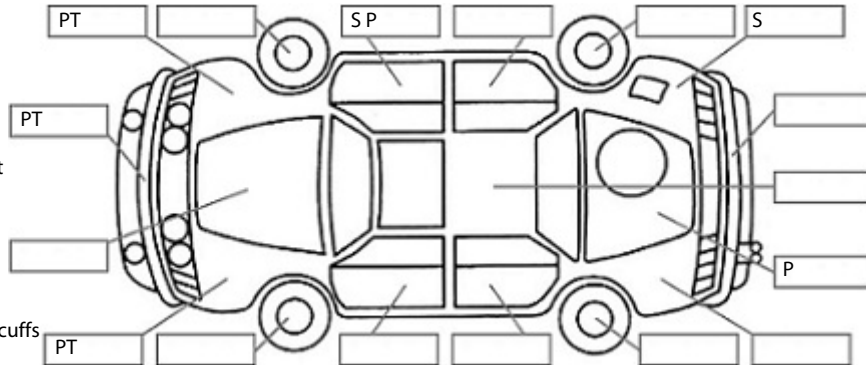

**Key:**

- S = scratch
- D = dent
- R = rust
- PT = paint defect
- C = crack
- P = pin dent
- \* = decals
- SC = stone chips
- W = significant scuffs

Body Inspection Comments

Note: some defects & blemishes may not be displayed in the diagram

Small stone chip in front windscreen

Conditions During Body Inspection: Dry

Under Carriage & Under Bonnet Inspection Comments

Interior Comments

Seats	Drivers seat plastic trim is loose
Carpets	Good
Panels	Screw holes in centre console
Dashboard	Good