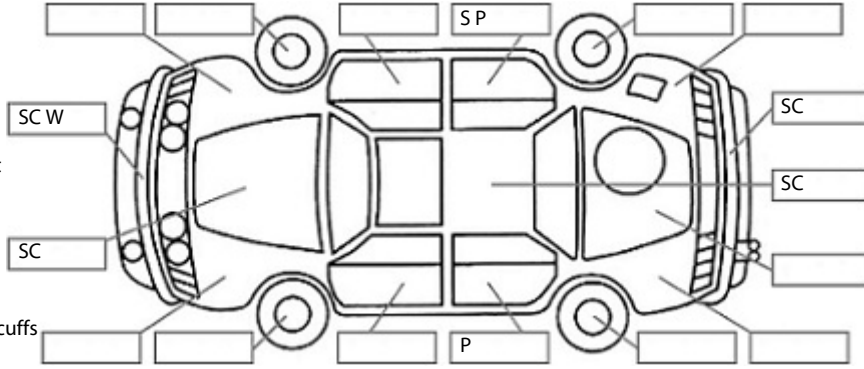

Make:	KIA	Model:	Seltos	Body Style:	SUV
Year:	2022	Registration:	PJD147	Reg Expiry:	28 Jun 2025
WoF Expiry:	29 Jun 2025	Odometer:	33,940 Kms	Good No:	22908145
VIN:	KNAEP81ATN735400C	Next Service:	45,000 Kms	Service History:	Yes

Key:

- S = scratch
- D = dent
- R = rust
- PT = paint defect
- C = crack
- P = pin dent
- * = decals
- SC = stone chips
- W = significant scuffs

Body Inspection Comments

Stone chip in front windscreen

Note: some defects & blemishes may not be displayed in the diagram

Engine Timing Mechanism: Timing Chain
Evidence of Cam Belt Replacement: Not Applicable Kms:

	Pass	Fail	N/A
Engine			
Oil level	✓		
Smoke & fumes	✓		
Performance	✓		
Noise	✓		
Cooling System			
Coolant condition	✓		
Performance	✓		
Radiator / Hoses (visual)	✓		
Transmission			
Operation	✓		
Noise	✓		
Clutch			✓
CV joints	✓		
Wheel bearings	✓		
Brakes			
Performance	✓		
Hand Brake	✓		
Tyres (lowest observed tread depth of tyres)			
Left front	4.0	mm	
Right front	4.5	mm	
Left rear	3.0	mm	
Right rear	3.0	mm	
Spare	Yes		
Suspension			
Suspension performance	✓		
Steering performance	✓		
Shock absorbers	✓		
Air Conditioning / Heater			
Operation	✓		
Electrical / Accessories			
Head lights	✓		
Tail lights	✓		
Indicators	✓		
Dashboard warning lights	✓		
Wipers (front & rear)	✓		
Window winder FL	✓		
Window winder FR	✓		
Window winder RL	✓		
Window winder RR	✓		
Rear view mirrors	✓		
Radio (basic test only)	✓		
CD (basic test only)			✓
Number of keys	2		
Central locking	✓		
Remote locking	✓		
Sat. Nav. (basic test only)			✓
Reversing camera	✓		