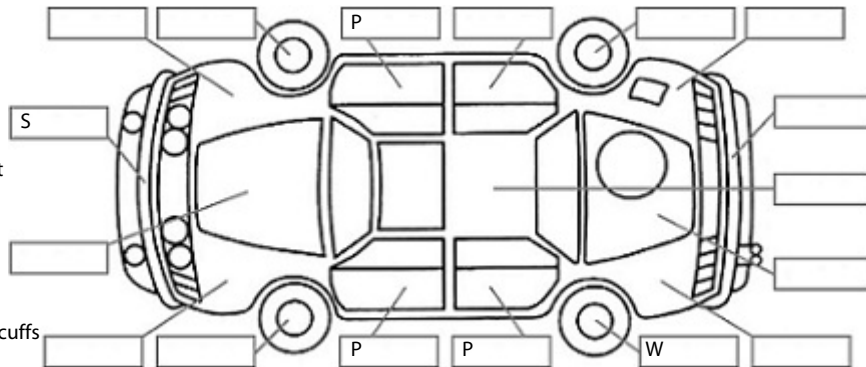

<b>Make:</b> LDV	<b>Model:</b> G10	<b>Body Style:</b> Van
<b>Year:</b> 2019	<b>Registration:</b> MNU382	<b>Reg Expiry:</b> 02 Jan 2025
<b>WoF Expiry:</b> 30 Jun 2025	<b>Odometer:</b> 52,857 Kms	<b>Good No:</b> 22908006
<b>VIN:</b> LSKG4BL11JA119796	<b>Next Service:</b> N/A	<b>Service History:</b> Yes

**Key:**

- S = scratch
- D = dent
- R = rust
- PT = paint defect
- C = crack
- P = pin dent
- \* = decals
- SC = stone chips
- W = significant scuffs

**Body Inspection Comments**

Note: some defects & blemishes may not be displayed in the diagram

- Stone chip in front windscreen
- Front tyres wearing on inner edges

Conditions During Body Inspection: Dry

**Under Carriage & Under Bonnet Inspection Comments**

Engine and transmission oil seep

**Interior Comments**