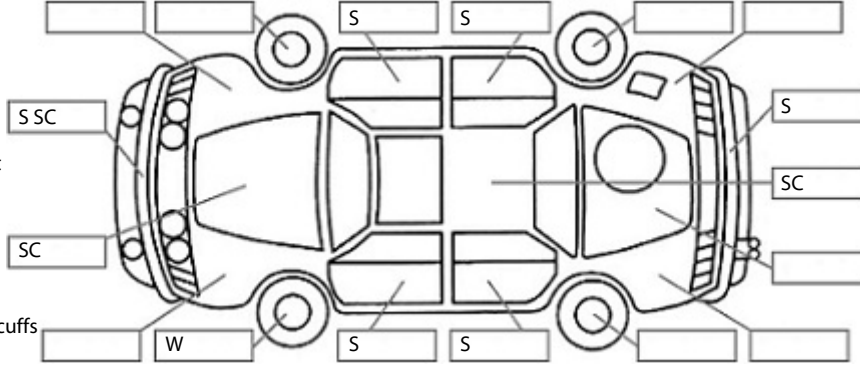

Key:

- S = scratch
- D = dent
- R = rust
- PT = paint defect
- C = crack
- P = pin dent
- * = decals
- SC = stone chips
- W = significant scuffs

Body Inspection Comments

Note: some defects & blemishes may not be displayed in the diagram

Engine Timing Mechanism: Timing Chain
Evidence of Cam Belt Replacement: Not Applicable Kms:

	Pass	Fail	N/A
Engine			
Oil level	✓		
Smoke & fumes	✓		
Performance	✓		
Noise	✓		
Cooling System			
Coolant condition	✓		
Performance	✓		
Radiator / Hoses (visual)	✓		
Transmission			
Operation	✓		
Noise	✓		
Clutch			✓
CV joints	✓		
Wheel bearings	✓		
Brakes			
Performance	✓		
Hand Brake	✓		
Tyres (lowest observed tread depth of tyres)			
Left front	4	mm	
Right front	5	mm	
Left rear	4	mm	
Right rear	5	mm	
Spare	Yes		
Suspension			
Suspension performance	✓		
Steering performance	✓		
Shock absorbers	✓		
Air Conditioning / Heater			
Operation	✓		
Electrical / Accessories			
Head lights	✓		
Tail lights	✓		
Indicators	✓		
Dashboard warning lights	✓		
Wipers (front & rear)	✓		
Window winder FL	✓		
Window winder FR	✓		
Window winder RL	✓		
Window winder RR	✓		
Rear view mirrors	✓		
Radio (basic test only)	✓		
CD (basic test only)			✓
Number of keys	2		
Central locking	✓		
Remote locking	✓		
Sat. Nav. (basic test only)			✓
Reversing camera	✓		