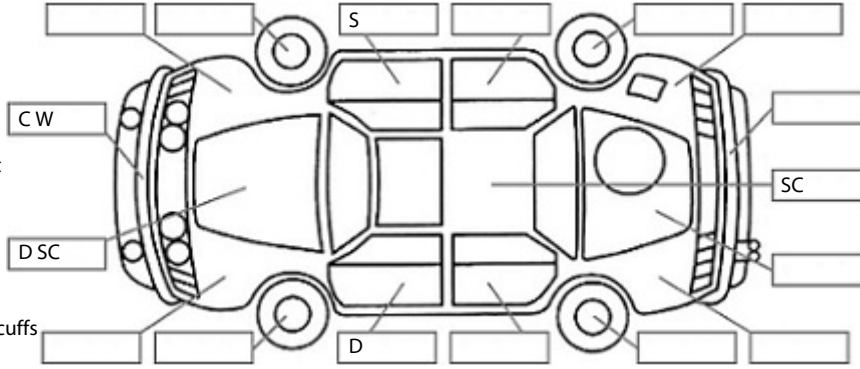

**Key:**

- S = scratch
- D = dent
- R = rust
- PT = paint defect
- C = crack
- P = pin dent
- \* = decals
- SC = stone chips
- W = significant scuffs

**Body Inspection Comments**

Windscreen stone chips.

Note: some defects & blemishes may not be displayed in the diagram