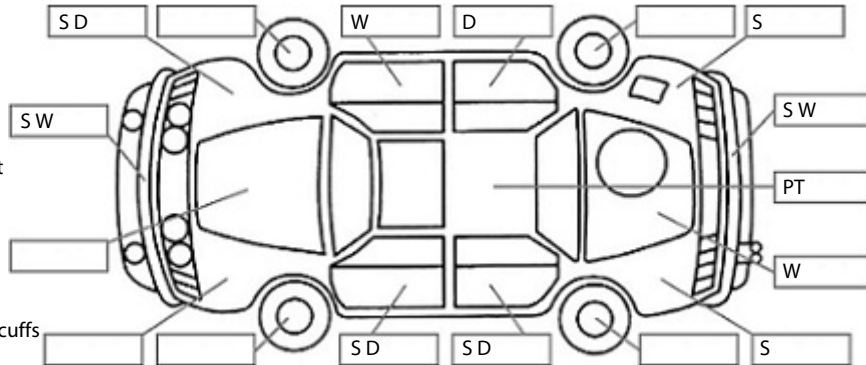

**Key:**

- S = scratch
- D = dent
- R = rust
- PT = paint defect
- C = crack
- P = pin dent
- \* = decals
- SC = stone chips
- W = significant scuffs

**Body Inspection Comments**

Windscreen stone chips  
Rear spoiler paint defect

**General Comments**

Handbrake button is loose (still operates)  
Command screen silver border is delaminating

Road Conditions During Test Drive: Dry

Engine Timing Mechanism: Timing Chain  
Evidence of Cam Belt Replacement: Not Applicable Kms: