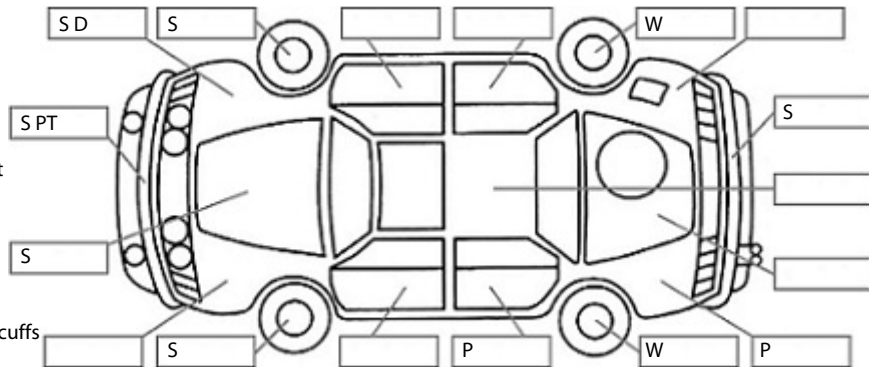

Make: Hyundai	Model: Elantra	Body Style: Sedan
Year: 2017	Registration: KZW606	Reg Expiry: 14 Apr 2025
WoF Expiry: 17 Nov 2024	Odometer: 119,751 Kms	Good No: 22370725
VIN: KMHD741FMJU56144	Next Service: 135000 kms	Service History: No

Key:

- S = scratch
- D = dent
- R = rust
- PT = paint defect
- C = crack
- P = pin dent
- * = decals
- SC = stone chips
- W = significant scuffs

Body Inspection Comments

Rear bumper support surface rust

Note: some defects & blemishes may not be displayed in the diagram