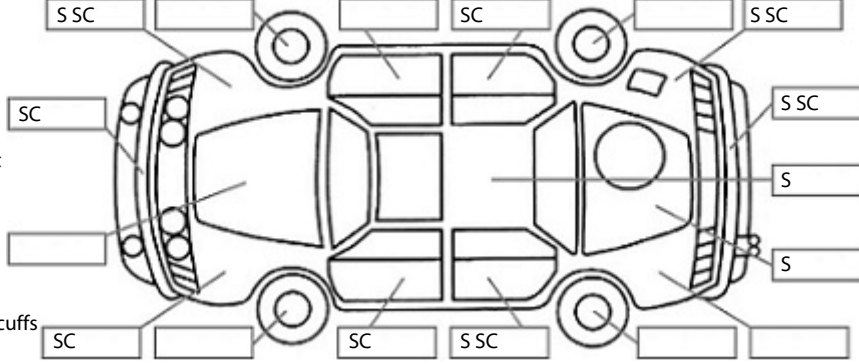

Key:

- S = scratch
- D = dent
- R = rust
- PT = paint defect
- C = crack
- P = pin dent
- * = decals
- SC = stone chips
- W = significant scuffs

Body Inspection Comments

Note: some defects & blemishes may not be displayed in the diagram

Minor dents left cant rail.
Tyre repair kit as opposed to spare wheel.

Conditions During Body Inspection: Dry

Under Carriage & Under Bonnet Inspection Comments

Interior Comments

Seats	Good
Carpets	Good
Panels	Good
Dashboard	Average, steering wheel worn.