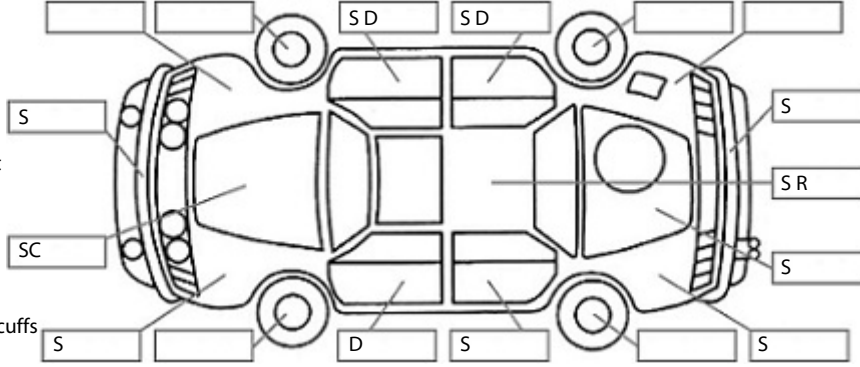

Key:

- S = scratch
- D = dent
- R = rust
- PT = paint defect
- C = crack
- P = pin dent
- * = decals
- SC = stone chips
- W = significant scuffs

Note: some defects & blemishes may not be displayed in the diagram

Body Inspection Comments

RH running board damaged
Stone chips on front windscreen CVA

Conditions During Body Inspection: Wet

Under Carriage & Under Bonnet Inspection Comments

Four wheel drive

Interior Comments

Seats	Good
Carpets	Good
Panels	Good
Dashboard	Good

General Comments

Engine oil warning light on

Road Conditions During Test Drive: Wet

Engine Timing Mechanism: Timing Chain
Evidence of Cam Belt Replacement: Not Applicable Kms: