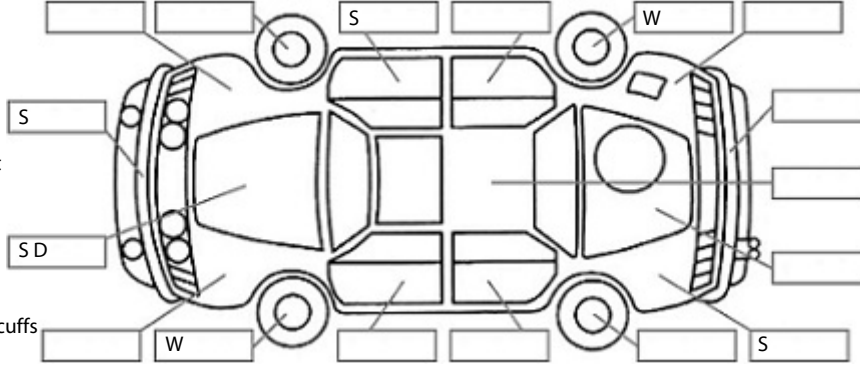

Key:

- S = scratch
- D = dent
- R = rust
- PT = paint defect
- C = crack
- P = pin dent
- * = decals
- SC = stone chips
- W = significant scuffs

Body Inspection Comments

Note: some defects & blemishes may not be displayed in the diagram