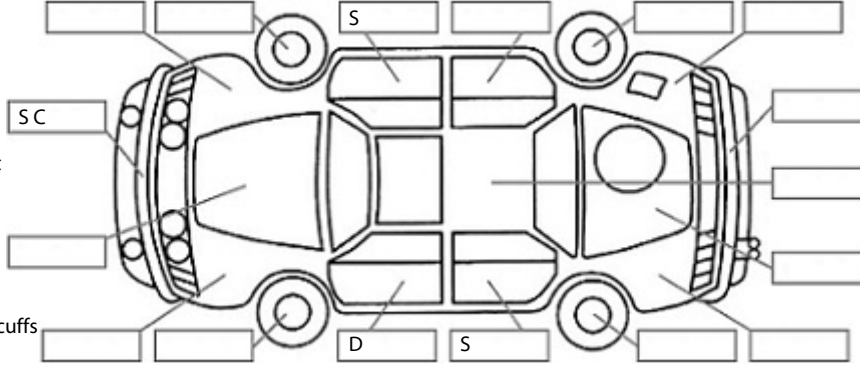

<b>Make:</b> Nissan	<b>Model:</b> X-Trail	<b>Body Style:</b> SUV
<b>Year:</b> 2020	<b>Registration:</b> NBG493	<b>Reg Expiry:</b> 20 Oct 2024
<b>WoF Expiry:</b> 19 Aug 2025	<b>Odometer:</b> 82,093 Kms	<b>Good No:</b> 21452431
<b>VIN:</b> JN1TBNT32A0059832	<b>Next Service:</b> 95000	<b>Service History:</b> Yes

**Key:**

- S = scratch
- D = dent
- R = rust
- PT = paint defect
- C = crack
- P = pin dent
- \* = decals
- SC = stone chips
- W = significant scuffs

Body Inspection Comments

Boot seal torn.

Note: some defects & blemishes may not be displayed in the diagram

Engine Timing Mechanism: Timing Chain  
Evidence of Cam Belt Replacement: Not Applicable Kms:

	Pass	Fail	N/A
<b>Engine</b>			
Oil level	✓		
Smoke & fumes	✓		
Performance	✓		
Noise	✓		
<b>Cooling System</b>			
Coolant condition	✓		
Performance	✓		
Radiator / Hoses (visual)	✓		
<b>Transmission</b>			
Operation	✓		
Noise	✓		
Clutch			✓
CV joints		✓	
Wheel bearings	✓		
<b>Brakes</b>			
Performance	✓		
Hand Brake	✓		
<b>Tyres</b> (lowest observed tread depth of tyres)			
Left front	7.0	mm	
Right front	7.0	mm	
Left rear	7.0	mm	
Right rear	7.0	mm	
Spare	Yes		
<b>Suspension</b>			
Suspension performance	✓		
Steering performance	✓		
Shock absorbers	✓		
<b>Air Conditioning / Heater</b>			
Operation	✓		
<b>Electrical / Accessories</b>			
Head lights	✓		
Tail lights	✓		
Indicators	✓		
Dashboard warning lights	✓		
Wipers (front & rear)	✓		
Window winder FL	✓		
Window winder FR	✓		
Window winder RL	✓		
Window winder RR	✓		
Rear view mirrors	✓		
Radio (basic test only)	✓		
CD (basic test only)	✓		
Number of keys	2		
Central locking	✓		
Remote locking	✓		
Sat. Nav. (basic test only)	✓		
Reversing camera	✓		