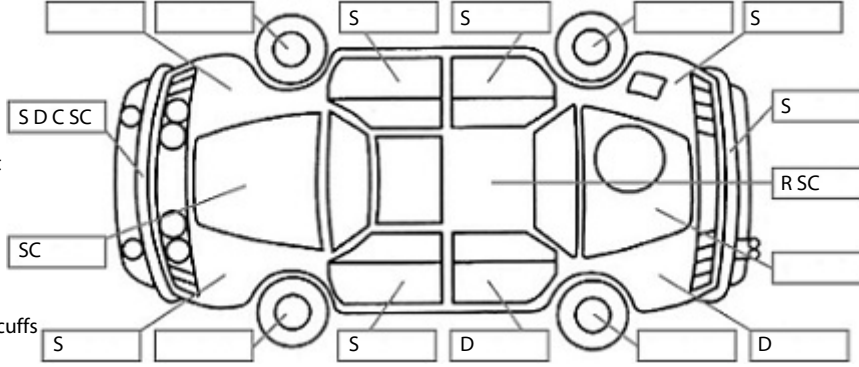

**Key:**

- S = scratch
- D = dent
- R = rust
- PT = paint defect
- C = crack
- P = pin dent
- \* = decals
- SC = stone chips
- W = significant scuffs

Body Inspection Comments

Note: some defects & blemishes may not be displayed in the diagram

- FL door mirror scratches
- Boot seal torn

Conditions During Body Inspection: Wet

Under Carriage & Under Bonnet Inspection Comments

2wd

Interior Comments

Seats	Good
Carpets	Good
Panels	Good
Dashboard	Good