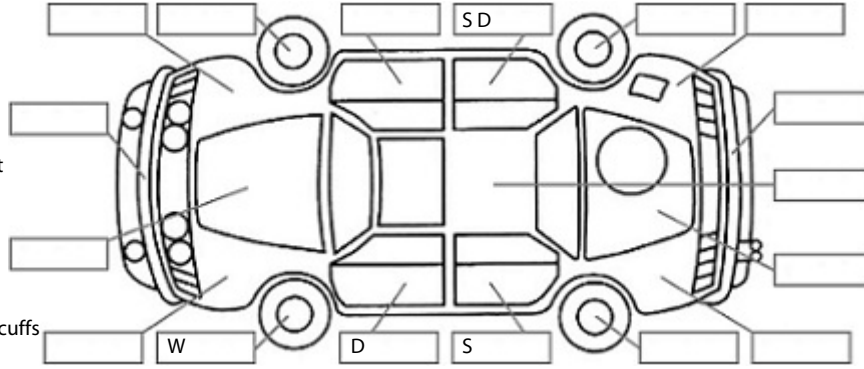

Make: Hyundai	Model: Kona	Body Style: SUV
Year: 2019	Registration: MHG856	Reg Expiry: 31 Oct 2024
WoF Expiry: 20 Sep 2025	Odometer: 119,815 Kms	Good No: 21451456
VIN: KMHK381GUKU04767	Next Service: 132,940 kms	Service History: Yes

Key:

- S = scratch
- D = dent
- R = rust
- PT = paint defect
- C = crack
- P = pin dent
- * = decals
- SC = stone chips
- W = significant scuffs

Body Inspection Comments

Note: some defects & blemishes may not be displayed in the diagram

- Tyre mobility kit available
- Cargo area trim broken
- Tailgate trim cracked

Conditions During Body Inspection: Dry

Under Carriage & Under Bonnet Inspection Comments

Fwd

Interior Comments

Seats	Good
Carpets	Good
Panels	Good
Dashboard	Good