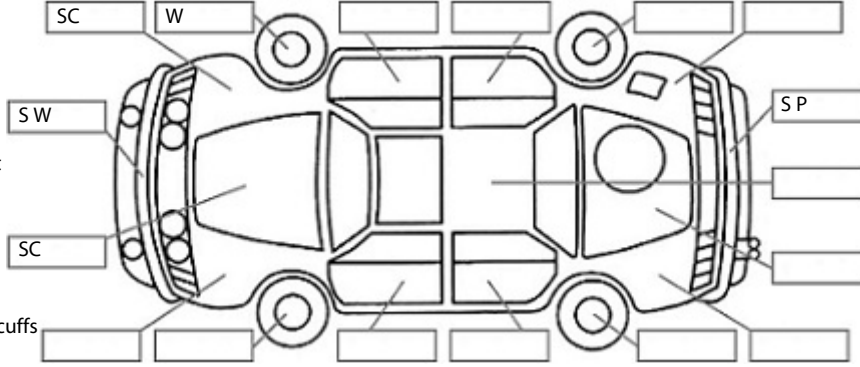

**Key:**

- S = scratch
- D = dent
- R = rust
- PT = paint defect
- C = crack
- P = pin dent
- \* = decals
- SC = stone chips
- W = significant scuffs

Body Inspection Comments

Note: some defects & blemishes may not be displayed in the diagram

Dent in Left Sill.  
Parcel Tray pivot missing

Conditions During Body Inspection: Dry

Under Carriage & Under Bonnet Inspection Comments

Front underbody scuffs

Interior Comments

Seats	Good
Carpets	Good
Panels	Good
Dashboard	Good