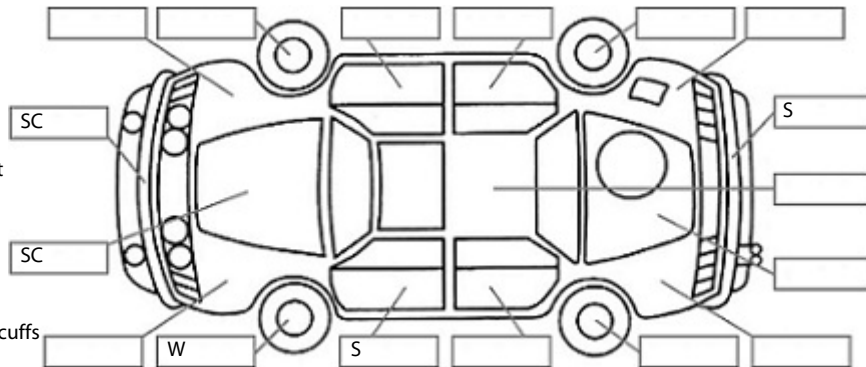

**Key:**

- S = scratch
- D = dent
- R = rust
- PT = paint defect
- C = crack
- P = pin dent
- \* = decals
- SC = stone chips
- W = significant scuffs

Body Inspection Comments

Note: some defects & blemishes may not be displayed in the diagram

Engine Timing Mechanism: Timing Chain  
 Evidence of Cam Belt Replacement: Not Applicable Kms:

	Pass	Fail	N/A
<b>Engine</b>			
Oil level	✓		
Smoke & fumes	✓		
Performance	✓		
Noise	✓		
<b>Cooling System</b>			
Coolant condition	✓		
Performance	✓		
Radiator / Hoses (visual)	✓		
<b>Transmission</b>			
Operation	✓		
Noise	✓		
Clutch			✓
CV joints	✓		
Wheel bearings	✓		
<b>Brakes</b>			
Performance	✓		
Hand Brake	✓		
<b>Tyres</b> (lowest observed tread depth of tyres)			
Left front	6.5	mm	
Right front	6.6	mm	
Left rear	6.7	mm	
Right rear	6.6	mm	
Spare	Yes		
<b>Suspension</b>			
Suspension performance	✓		
Steering performance	✓		
Shock absorbers	✓		
<b>Air Conditioning / Heater</b>			
Operation	✓		
<b>Electrical / Accessories</b>			
Head lights	✓		
Tail lights	✓		
Indicators	✓		
Dashboard warning lights	✓		
Wipers (front & rear)	✓		
Window winder FL	✓		
Window winder FR	✓		
Window winder RL	✓		
Window winder RR	✓		
Rear view mirrors	✓		
Radio (basic test only)	✓		
CD (basic test only)			✓
Number of keys	2		
Central locking	✓		
Remote locking	✓		
Sat. Nav. (basic test only)	✓		
Reversing camera	✓		