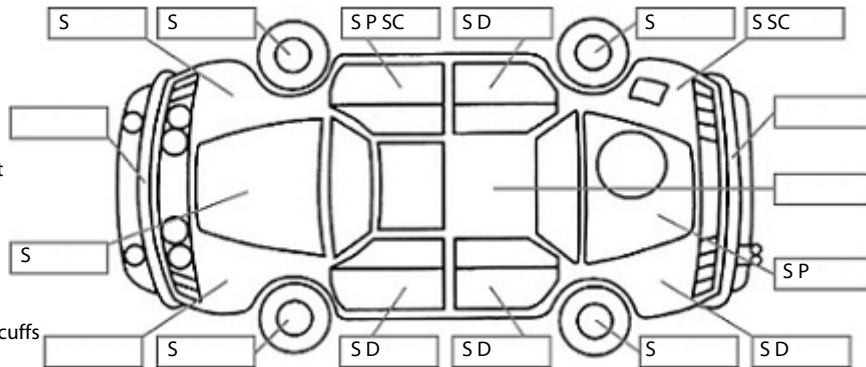

Key:

- S = scratch
- D = dent
- R = rust
- PT = paint defect
- C = crack
- P = pin dent
- * = decals
- SC = stone chips
- W = significant scuffs

Note: some defects & blemishes may not be displayed in the diagram