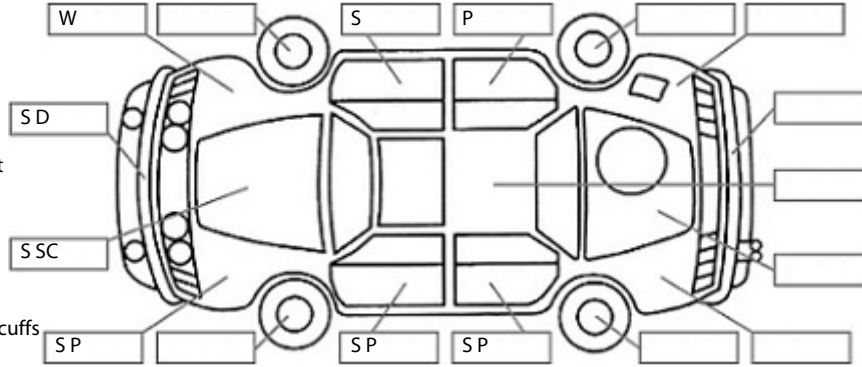

Key:

- S = scratch
- D = dent
- R = rust
- PT = paint defect
- C = crack
- P = pin dent
- * = decals
- SC = stone chips
- W = significant scuffs

Body Inspection Comments

Note: some defects & blemishes may not be displayed in the diagram