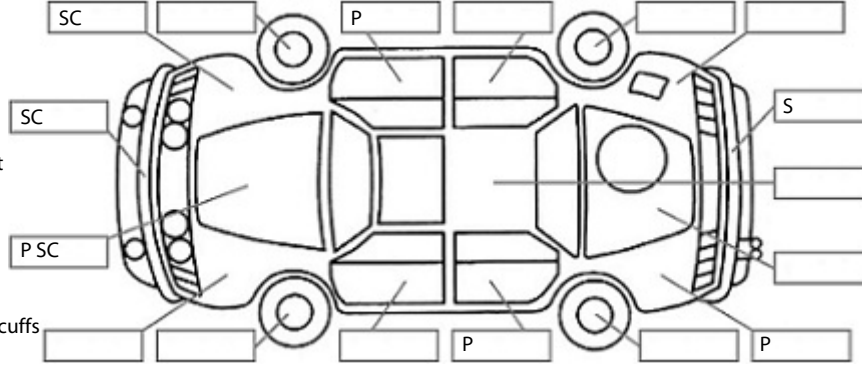

Key:

- S = scratch
- D = dent
- R = rust
- PT = paint defect
- C = crack
- P = pin dent
- * = decals
- SC = stone chips
- W = significant scuffs

Body Inspection Comments

Note: some defects & blemishes may not be displayed in the diagram

Holes on dash. Centre Console rear vent broken. Minor windscreen chips.

Conditions During Body Inspection: Dry

Under Carriage & Under Bonnet Inspection Comments

Interior Comments

Seats	Average
Carpets	Average
Panels	Average
Dashboard	Average