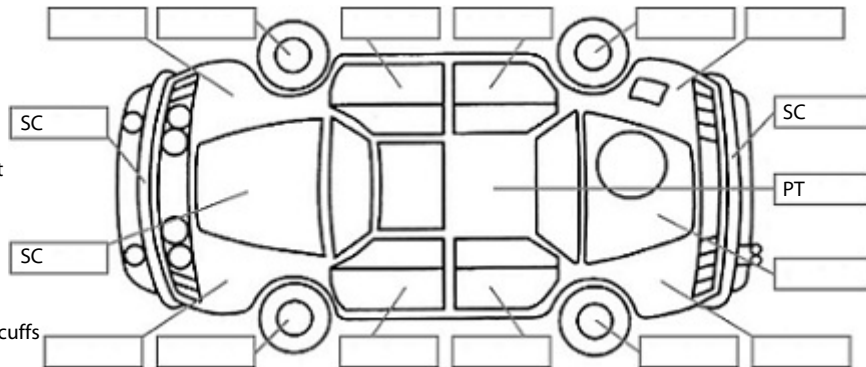

**Key:**

- S = scratch
- D = dent
- R = rust
- PT = paint defect
- C = crack
- P = pin dent
- \* = decals
- SC = stone chips
- W = significant scuffs

**Body Inspection Comments**

3 windscreen chips that need repairing.