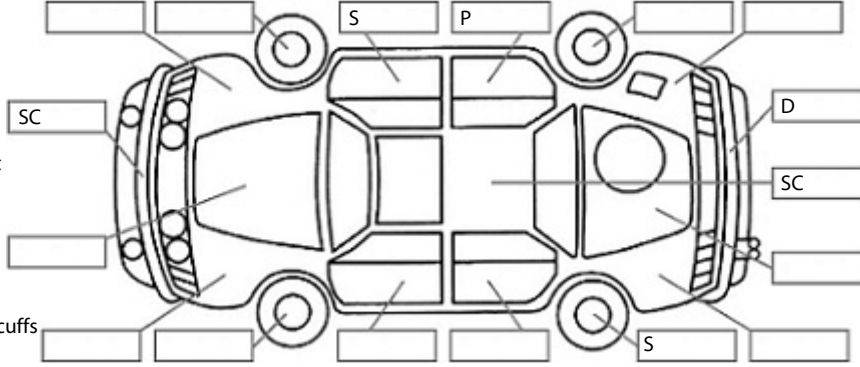

**Key:**

- S = scratch
- D = dent
- R = rust
- PT = paint defect
- C = crack
- P = pin dent
- \* = decals
- SC = stone chips
- W = significant scuffs

Body Inspection Comments

Note: some defects & blemishes may not be displayed in the diagram

Engine Timing Mechanism: Timing Chain  
Evidence of Cam Belt Replacement: Not Applicable Kms:

	Pass	Fail	N/A
<b>Engine</b>			
Oil level	✓		
Smoke & fumes	✓		
Performance	✓		
Noise	✓		
<b>Cooling System</b>			
Coolant condition	✓		
Performance	✓		
Radiator / Hoses (visual)	✓		
<b>Transmission</b>			
Operation	✓		
Noise	✓		
Clutch			✓
CV joints	✓		
Wheel bearings	✓		
<b>Brakes</b>			
Performance	✓		
Hand Brake	✓		
<b>Tyres</b> (lowest observed tread depth of tyres)			
Left front	5.7	mm	
Right front	6.2	mm	
Left rear	4.2	mm	
Right rear	4.0	mm	
Spare	Yes		
<b>Suspension</b>			
Suspension performance	✓		
Steering performance	✓		
Shock absorbers	✓		
<b>Air Conditioning / Heater</b>			
Operation	✓		
<b>Electrical / Accessories</b>			
Head lights	✓		
Tail lights	✓		
Indicators	✓		
Dashboard warning lights	✓		
Wipers (front & rear)	✓		
Window winder FL	✓		
Window winder FR	✓		
Window winder RL	✓		
Window winder RR	✓		
Rear view mirrors	✓		
Radio (basic test only)	✓		
CD (basic test only)			✓
Number of keys	2		
Central locking	✓		
Remote locking	✓		
Sat. Nav. (basic test only)	✓		
Reversing camera	✓		