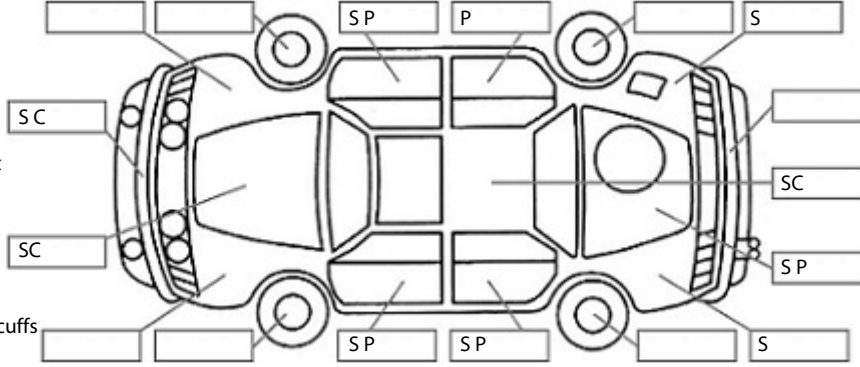

**Key:**

- S = scratch
- D = dent
- R = rust
- PT = paint defect
- C = crack
- P = pin dent
- \* = decals
- SC = stone chips
- W = significant scuffs

**Body Inspection Comments**

Scratches on both back door internal trims.  
Chips in windscreen outside CVA

**General Comments**

Road Conditions During Test Drive: Dry

Engine Timing Mechanism: Timing Chain  
Evidence of Cam Belt Replacement: Not Applicable Kms:

	Pass	Fail	N/A
<b>Engine</b>			
Oil level	✓		
Smoke & fumes	✓		
Performance	✓		
Noise	✓		
<b>Cooling System</b>			
Coolant condition	✓		
Performance	✓		
Radiator / Hoses (visual)	✓		
<b>Transmission</b>			
Operation	✓		
Noise	✓		
Clutch			✓
CV joints	✓		
Wheel bearings	✓		
<b>Brakes</b>			
Performance	✓		
Hand Brake	✓		
<b>Tyres</b> (lowest observed tread depth of tyres)			
Left front	10.4	mm	
Right front	10.3	mm	
Left rear	6.7	mm	
Right rear	5.8	mm	
Spare	Yes		
<b>Suspension</b>			
Suspension performance	✓		
Steering performance	✓		
Shock absorbers	✓		
<b>Air Conditioning / Heater</b>			
Operation	✓		
<b>Electrical / Accessories</b>			
Head lights	✓		
Tail lights	✓		
Indicators	✓		
Dashboard warning lights	✓		
Wipers (front & rear)	✓		
Window winder FL	✓		
Window winder FR	✓		
Window winder RL	✓		
Window winder RR	✓		
Rear view mirrors	✓		
Radio (basic test only)	✓		
CD (basic test only)			✓
Number of keys	4		
Central locking	✓		
Remote locking	✓		
Sat. Nav. (basic test only)	✓		
Reversing camera	✓		