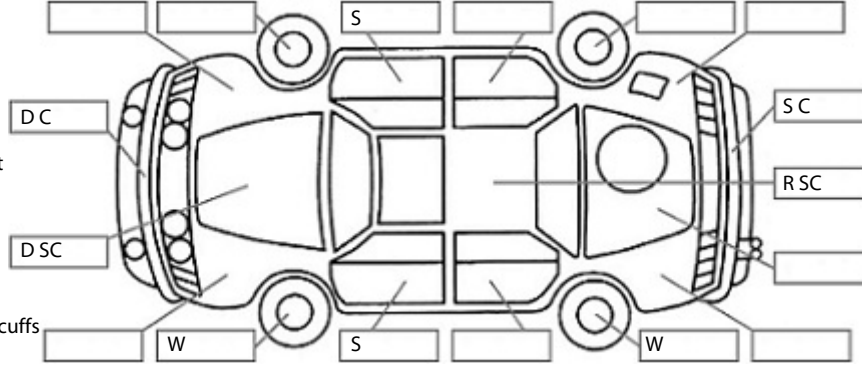

Key:

- S = scratch
- D = dent
- R = rust
- PT = paint defect
- C = crack
- P = pin dent
- * = decals
- SC = stone chips
- W = significant scuffs

Body Inspection Comments

Cargo area trim scratch
Radiator grill broken

General Comments

RF door seal torn

Road Conditions During Test Drive: Dry

Engine Timing Mechanism: Timing Chain
Evidence of Cam Belt Replacement: Not Applicable Kms:

	Pass	Fail	N/A
Engine			
Oil level	✓		
Smoke & fumes	✓		
Performance	✓		
Noise	✓		
Cooling System			
Coolant condition	✓		
Performance	✓		
Radiator / Hoses (visual)	✓		
Transmission			
Operation	✓		
Noise	✓		
Clutch			✓
CV joints	✓		
Wheel bearings	✓		
Brakes			
Performance	✓		
Hand Brake	✓		
Tyres (lowest observed tread depth of tyres)			
Left front	5	mm	
Right front	5	mm	
Left rear	4	mm	
Right rear	4	mm	
Spare		Yes	
Suspension			
Suspension performance	✓		
Steering performance	✓		
Shock absorbers	✓		
Air Conditioning / Heater			
Operation	✓		
Electrical / Accessories			
Head lights	✓		
Tail lights	✓		
Indicators	✓		
Dashboard warning lights	✓		
Wipers (front & rear)	✓		
Window winder FL	✓		
Window winder FR	✓		
Window winder RL	✓		
Window winder RR	✓		
Rear view mirrors	✓		
Radio (basic test only)	✓		
CD (basic test only)			✓
Number of keys	2		
Central locking	✓		
Remote locking	✓		
Sat. Nav. (basic test only)	✓		
Reversing camera	✓		