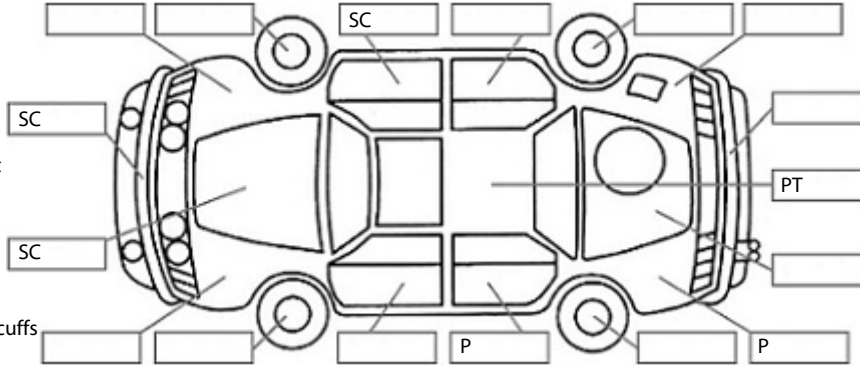

Key:

- S = scratch
- D = dent
- R = rust
- PT = paint defect
- C = crack
- P = pin dent
- * = decals
- SC = stone chips
- W = significant scuffs

Body Inspection Comments

Tonneau cover torn.

Note: some defects & blemishes may not be displayed in the diagram

Engine Timing Mechanism: Timing Chain
Evidence of Cam Belt Replacement: Not Applicable Kms:

	Pass	Fail	N/A
Engine			
Oil level	✓		
Smoke & fumes	✓		
Performance	✓		
Noise	✓		
Cooling System			
Coolant condition	✓		
Performance	✓		
Radiator / Hoses (visual)	✓		
Transmission			
Operation	✓		
Noise	✓		
Clutch			✓
CV joints	✓		
Wheel bearings	✓		
Brakes			
Performance	✓		
Hand Brake	✓		
Tyres (lowest observed tread depth of tyres)			
Left front	3.0	mm	
Right front	4.0	mm	
Left rear	3.0	mm	
Right rear	4.0	mm	
Spare	Yes		
Suspension			
Suspension performance	✓		
Steering performance	✓		
Shock absorbers	✓		
Air Conditioning / Heater			
Operation	✓		
Electrical / Accessories			
Head lights	✓		
Tail lights	✓		
Indicators	✓		
Dashboard warning lights	✓		
Wipers (front & rear)	✓		
Window winder FL	✓		
Window winder FR	✓		
Window winder RL	✓		
Window winder RR	✓		
Rear view mirrors	✓		
Radio (basic test only)	✓		
CD (basic test only)	✓		
Number of keys	2		
Central locking	✓		
Remote locking	✓		
Sat. Nav. (basic test only)	✓		
Reversing camera	✓		