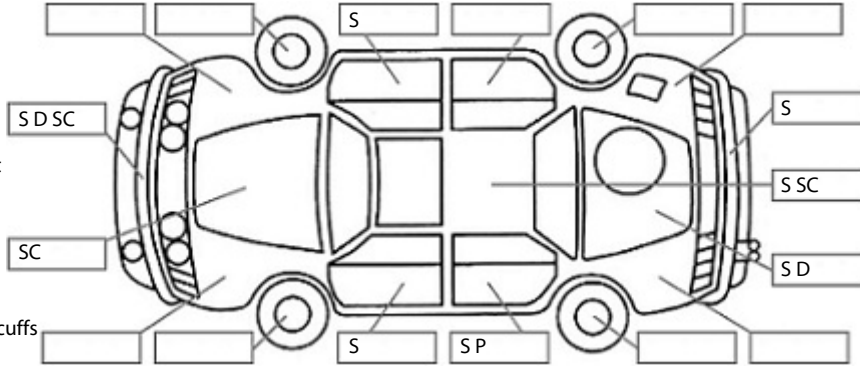

<b>Make:</b> Ford	<b>Model:</b> Ranger	<b>Body Style:</b> Utility
<b>Year:</b> 2021	<b>Registration:</b> NGG278	<b>Reg Expiry:</b> 18 Jan 2025
<b>WoF Expiry:</b> 16 Jan 2025	<b>Odometer:</b> 123,163 Kms	<b>Good No:</b> 21389936
<b>VIN:</b> MPBUMFF50LX30990	<b>Next Service:</b> 128500	<b>Service History:</b> Yes

**Key:**

- S = scratch
- D = dent
- R = rust
- PT = paint defect
- C = crack
- P = pin dent
- \* = decals
- SC = stone chips
- W = significant scuffs

Body Inspection Comments

Note: some defects & blemishes may not be displayed in the diagram

Engine Timing Mechanism: Timing Chain  
Evidence of Cam Belt Replacement: Not Applicable Kms:

	Pass	Fail	N/A
<b>Engine</b>			
Oil level	✓		
Smoke & fumes	✓		
Performance	✓		
Noise	✓		
<b>Cooling System</b>			
Coolant condition	✓		
Performance	✓		
Radiator / Hoses (visual)	✓		
<b>Transmission</b>			
Operation	✓		
Noise	✓		
Clutch			✓
CV joints			✓
Wheel bearings	✓		
<b>Brakes</b>			
Performance	✓		
Hand Brake	✓		
<b>Tyres</b> (lowest observed tread depth of tyres)			
Left front	5	mm	
Right front	5	mm	
Left rear	5	mm	
Right rear	5	mm	
Spare			Yes
<b>Suspension</b>			
Suspension performance	✓		
Steering performance	✓		
Shock absorbers	✓		
<b>Air Conditioning / Heater</b>			
Operation	✓		
<b>Electrical / Accessories</b>			
Head lights	✓		
Tail lights	✓		
Indicators	✓		
Dashboard warning lights	✓		
Wipers (front & rear)	✓		
Window winder FL	✓		
Window winder FR	✓		
Window winder RL	✓		
Window winder RR	✓		
Rear view mirrors	✓		
Radio (basic test only)	✓		
CD (basic test only)			✓
Number of keys	2		
Central locking	✓		
Remote locking	✓		
Sat. Nav. (basic test only)	✓		
Reversing camera	✓		