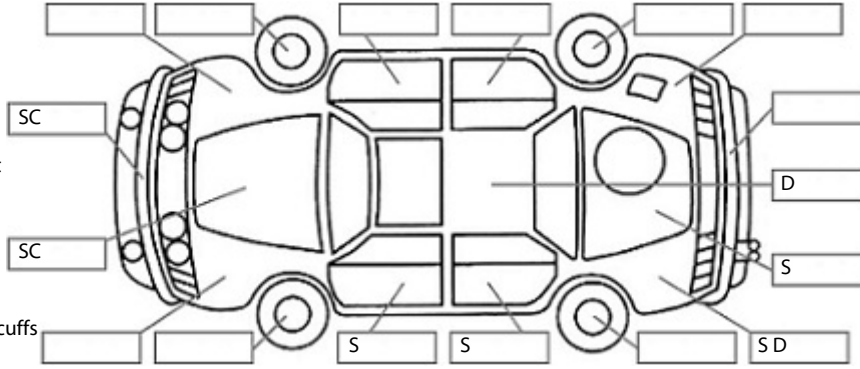

**Key:**

- S = scratch
- D = dent
- R = rust
- PT = paint defect
- C = crack
- P = pin dent
- \* = decals
- SC = stone chips
- W = significant scuffs

Body Inspection Comments

Note: some defects & blemishes may not be displayed in the diagram