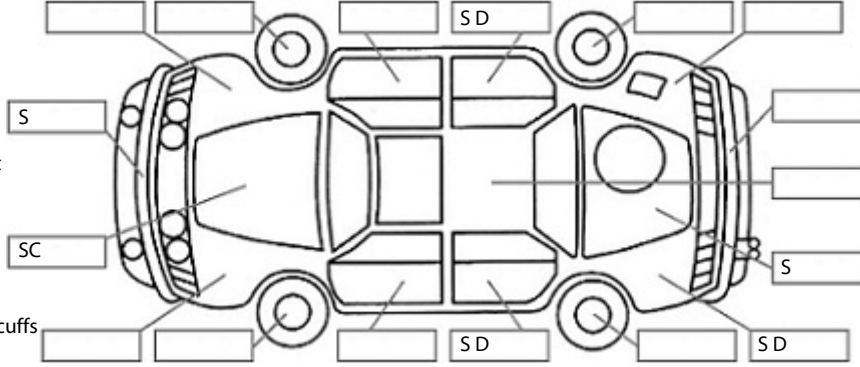

Key:

- S = scratch
- D = dent
- R = rust
- PT = paint defect
- C = crack
- P = pin dent
- * = decals
- SC = stone chips
- W = significant scuffs

Body Inspection Comments

Note: some defects & blemishes may not be displayed in the diagram