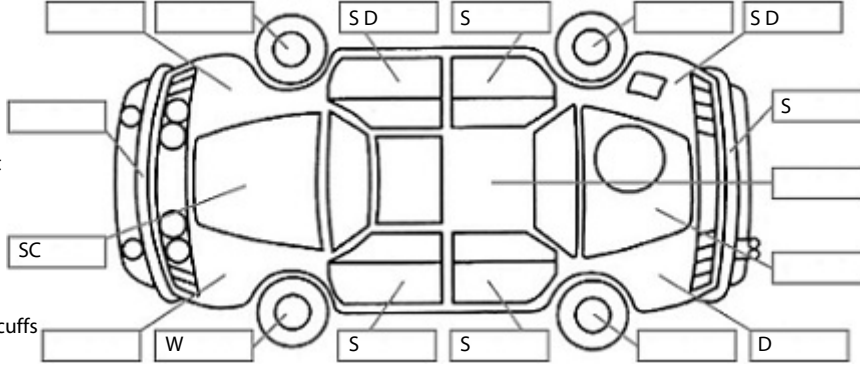

Key:

- S = scratch
- D = dent
- R = rust
- PT = paint defect
- C = crack
- P = pin dent
- * = decals
- SC = stone chips
- W = significant scuffs

Body Inspection Comments

Note: some defects & blemishes may not be displayed in the diagram