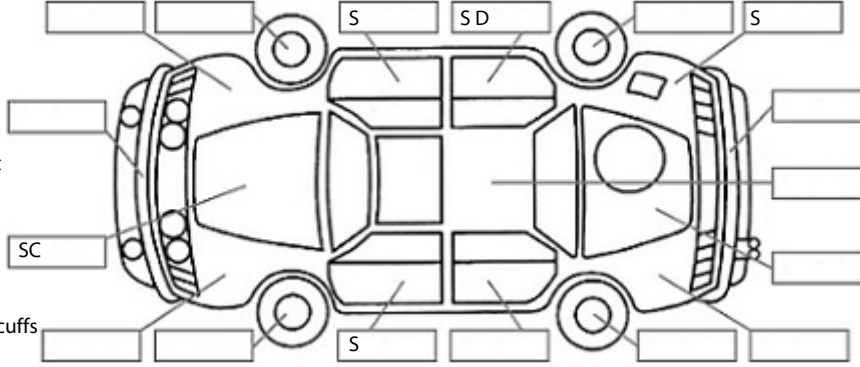

**Key:**

- S = scratch
- D = dent
- R = rust
- PT = paint defect
- C = crack
- P = pin dent
- \* = decals
- SC = stone chips
- W = significant scuffs

Body Inspection Comments

Note: some defects & blemishes may not be displayed in the diagram

Conditions During Body Inspection: Dry

Under Carriage & Under Bonnet Inspection Comments

2Wheel drive.

Interior Comments

Seats	Good
Carpets	Driver side torn.
Panels	Good
Dashboard	Good

General Comments

Road Conditions During Test Drive: Dry

Engine Timing Mechanism: Timing Chain  
Evidence of Cam Belt Replacement: Not Applicable Kms:

	Pass	Fail	N/A
<b>Engine</b>			
Oil level	✓		
Smoke & fumes	✓		
Performance	✓		
Noise	✓		
<b>Cooling System</b>			
Coolant condition	✓		
Performance	✓		
Radiator / Hoses (visual)	✓		
<b>Transmission</b>			
Operation	✓		
Noise	✓		
Clutch			✓
CV joints			✓
Wheel bearings	✓		
<b>Brakes</b>			
Performance	✓		
Hand Brake	✓		
<b>Tyres</b> (lowest observed tread depth of tyres)			
Left front	7.0	mm	
Right front	8.0	mm	
Left rear	7.0	mm	
Right rear	7.0	mm	
Spare	Yes		
<b>Suspension</b>			
Suspension performance	✓		
Steering performance	✓		
Shock absorbers	✓		
<b>Air Conditioning / Heater</b>			
Operation	✓		
<b>Electrical / Accessories</b>			
Head lights	✓		
Tail lights	✓		
Indicators	✓		
Dashboard warning lights	✓		
Wipers (front & rear)	✓		
Window winder FL	✓		
Window winder FR	✓		
Window winder RL	✓		
Window winder RR	✓		
Rear view mirrors	✓		
Radio (basic test only)	✓		
CD (basic test only)	✓		
Number of keys	2		
Central locking	✓		
Remote locking	✓		
Sat. Nav. (basic test only)	✓		
Reversing camera	✓		