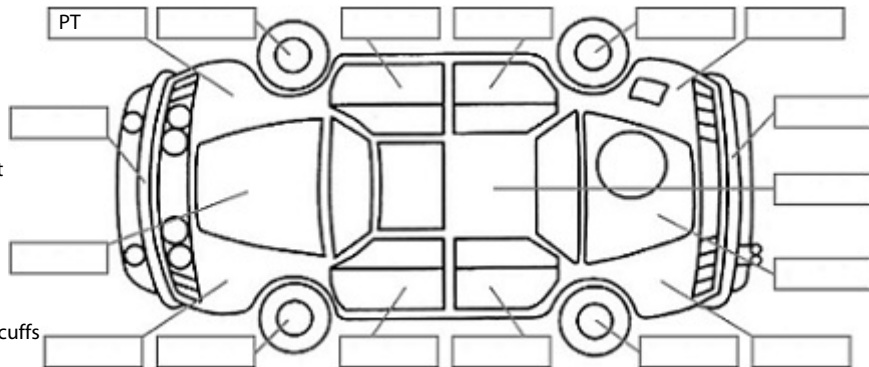

Make: Mercedes-Benz	Model: Sprinter	Body Style: Minibus
Year: 2013	Registration: GRZ158	Reg Expiry: 21 Jan 2025
WoF Expiry: 14 Mar 2025	Odometer: 144,448 Kms	Good No: 21365208
VIN: WDB9066332S740212	Next Service: unknown	Service History: No

Key:

- S = scratch
- D = dent
- R = rust
- PT = paint defect
- C = crack
- P = pin dent
- * = decals
- SC = stone chips
- W = significant scuffs

Body Inspection Comments

Note: some defects & blemishes may not be displayed in the diagram

Moisture in left headlight
Repeater lens cracked

Conditions During Body Inspection: Dry

Under Carriage & Under Bonnet Inspection Comments
Interior Comments

Seats	Average
Carpets	Average
Panels	side door trim missing
Dashboard	Average