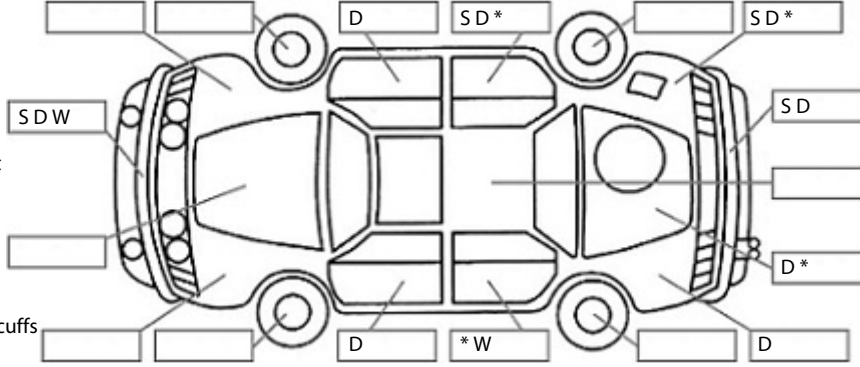

Key:

- S = scratch
- D = dent
- R = rust
- PT = paint defect
- C = crack
- P = pin dent
- * = decals
- SC = stone chips
- W = significant scuffs

Body Inspection Comments

Full body wrap, roof vinyl is Sun damaged

Note: some defects & blemishes may not be displayed in the diagram

Conditions During Body Inspection: Dry

Under Carriage & Under Bonnet Inspection Comments

Interior Comments

Seats	drivers seat worn
Carpets	drivers side worn
Panels	Average
Dashboard	Average