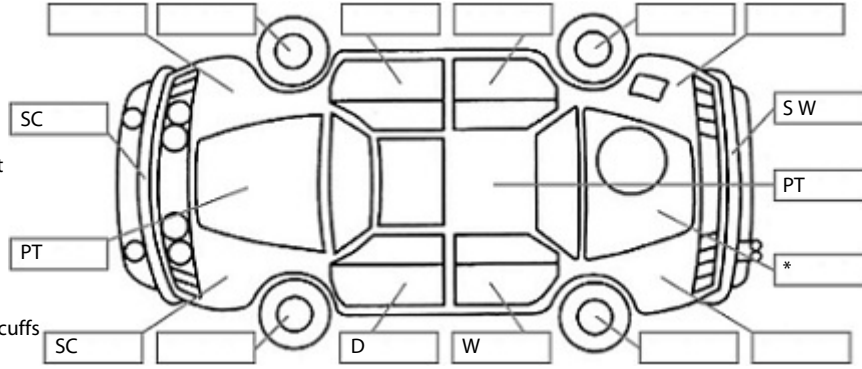

**Key:**

- S = scratch
- D = dent
- R = rust
- PT = paint defect
- C = crack
- P = pin dent
- \* = decals
- SC = stone chips
- W = significant scuffs

Body Inspection Comments

Note: some defects & blemishes may not be displayed in the diagram