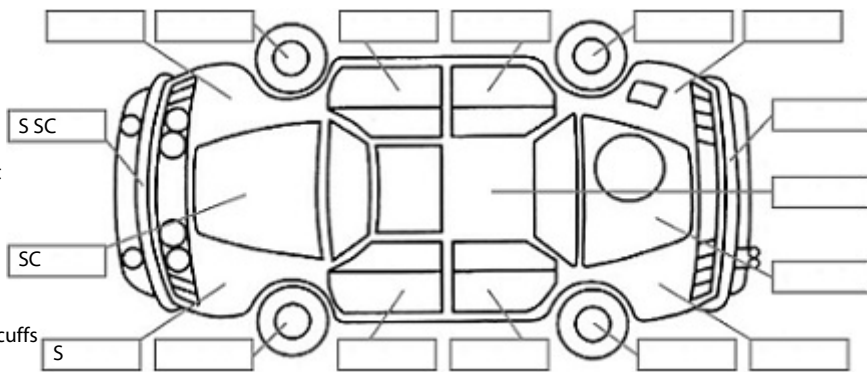

**Key:**

- S = scratch
- D = dent
- R = rust
- PT = paint defect
- C = crack
- P = pin dent
- \* = decals
- SC = stone chips
- W = significant scuffs

**Body Inspection Comments**

Emergency light hole in dashboard