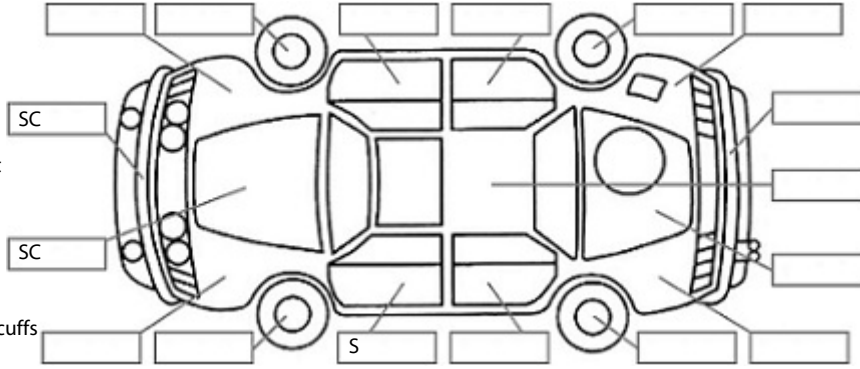

**Key:**

- S = scratch
- D = dent
- R = rust
- PT = paint defect
- C = crack
- P = pin dent
- \* = decals
- SC = stone chips
- W = significant scuffs

Body Inspection Comments

Windscreen stone chips

Note: some defects & blemishes may not be displayed in the diagram