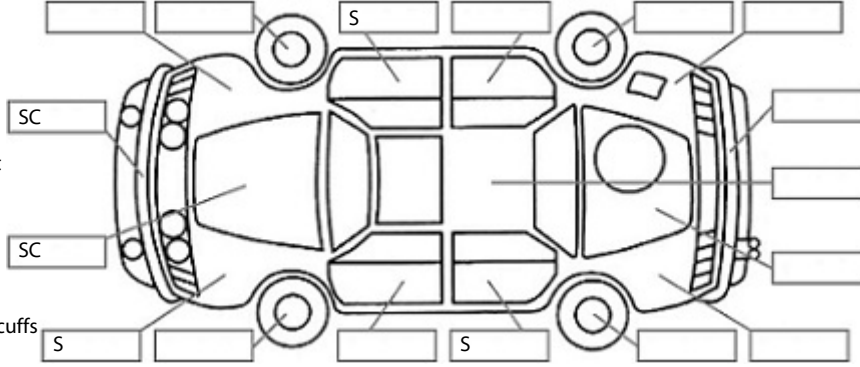

Key:

- S = scratch
- D = dent
- R = rust
- PT = paint defect
- C = crack
- P = pin dent
- * = decals
- SC = stone chips
- W = significant scuffs

Body Inspection Comments

Note: some defects & blemishes may not be displayed in the diagram

Engine Timing Mechanism: Timing Chain
Evidence of Cam Belt Replacement: Not Applicable Kms:

	Pass	Fail	N/A
Engine			
Oil level	✓		
Smoke & fumes	✓		
Performance	✓		
Noise	✓		
Cooling System			
Coolant condition	✓		
Performance	✓		
Radiator / Hoses (visual)	✓		
Transmission			
Operation	✓		
Noise	✓		
Clutch			✓
CV joints	✓		
Wheel bearings	✓		
Brakes			
Performance	✓		
Hand Brake	✓		
Tyres (lowest observed tread depth of tyres)			
Left front	4.0	mm	
Right front	5.0	mm	
Left rear	3.0	mm	
Right rear	4.0	mm	
Spare	Yes		
Suspension			
Suspension performance	✓		
Steering performance	✓		
Shock absorbers	✓		
Air Conditioning / Heater			
Operation	✓		
Electrical / Accessories			
Head lights	✓		
Tail lights	✓		
Indicators	✓		
Dashboard warning lights	✓		
Wipers (front & rear)	✓		
Window winder FL	✓		
Window winder FR	✓		
Window winder RL	✓		
Window winder RR	✓		
Rear view mirrors	✓		
Radio (basic test only)	✓		
CD (basic test only)			✓
Number of keys	2		
Central locking	✓		
Remote locking	✓		
Sat. Nav. (basic test only)	✓		
Reversing camera	✓		