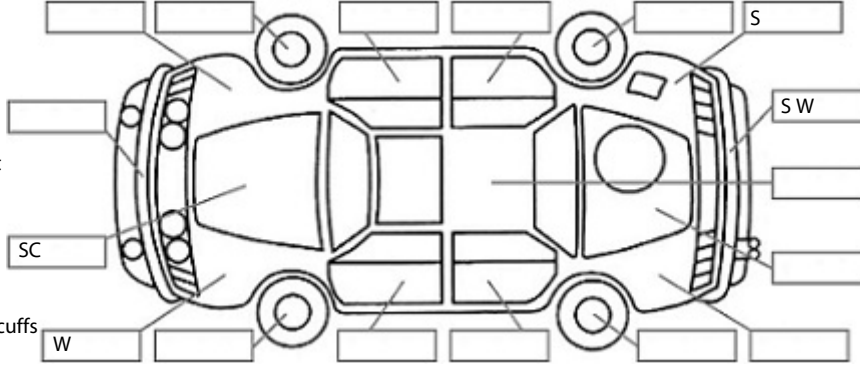

Key:

- S = scratch
- D = dent
- R = rust
- PT = paint defect
- C = crack
- P = pin dent
- * = decals
- SC = stone chips
- W = significant scuffs

Body Inspection Comments

Puncture repair kit

Note: some defects & blemishes may not be displayed in the diagram