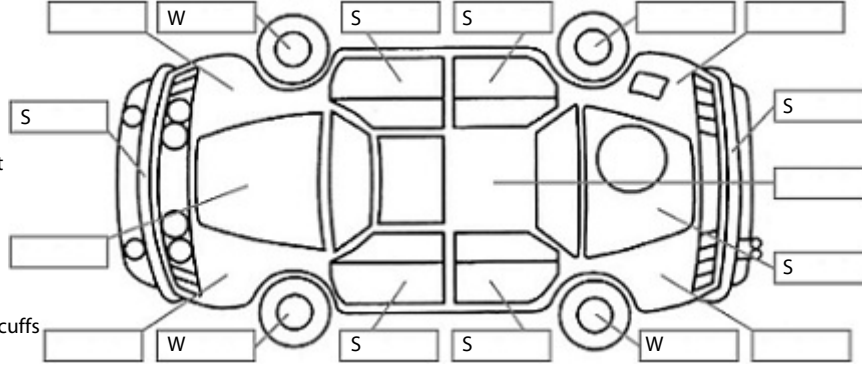

<b>Make:</b> Nissan	<b>Model:</b> X-Trail	<b>Body Style:</b> SUV
<b>Year:</b> 2020	<b>Registration:</b> NAN203	<b>Reg Expiry:</b> 29 Sep 2024
<b>WoF Expiry:</b> 27 Sep 2024	<b>Odometer:</b> 42,824 Kms	<b>Good No:</b> 21302539
<b>VIN:</b> JN1JBAT32A0056348	<b>Next Service:</b> 49000	<b>Service History:</b> Yes

**Key:**

- S = scratch
- D = dent
- R = rust
- PT = paint defect
- C = crack
- P = pin dent
- \* = decals
- SC = stone chips
- W = significant scuffs

Body Inspection Comments

Note: some defects & blemishes may not be displayed in the diagram

Engine Timing Mechanism: Timing Chain  
Evidence of Cam Belt Replacement: Not Applicable Kms:

	Pass	Fail	N/A
<b>Engine</b>			
Oil level	✓		
Smoke & fumes	✓		
Performance	✓		
Noise	✓		
<b>Cooling System</b>			
Coolant condition	✓		
Performance	✓		
Radiator / Hoses (visual)	✓		
<b>Transmission</b>			
Operation	✓		
Noise	✓		
Clutch			✓
CV joints	✓		
Wheel bearings	✓		
<b>Brakes</b>			
Performance	✓		
Hand Brake	✓		
<b>Tyres</b> (lowest observed tread depth of tyres)			
Left front	7	mm	
Right front	7	mm	
Left rear	3.5	mm	
Right rear	4	mm	
Spare	Yes		
<b>Suspension</b>			
Suspension performance	✓		
Steering performance	✓		
Shock absorbers	✓		
<b>Air Conditioning / Heater</b>			
Operation	✓		
<b>Electrical / Accessories</b>			
Head lights	✓		
Tail lights	✓		
Indicators	✓		
Dashboard warning lights	✓		
Wipers (front & rear)	✓		
Window winder FL	✓		
Window winder FR	✓		
Window winder RL	✓		
Window winder RR	✓		
Rear view mirrors	✓		
Radio (basic test only)	✓		
CD (basic test only)	✓		
Number of keys	2		
Central locking	✓		
Remote locking	✓		
Sat. Nav. (basic test only)	✓		
Reversing camera	✓		