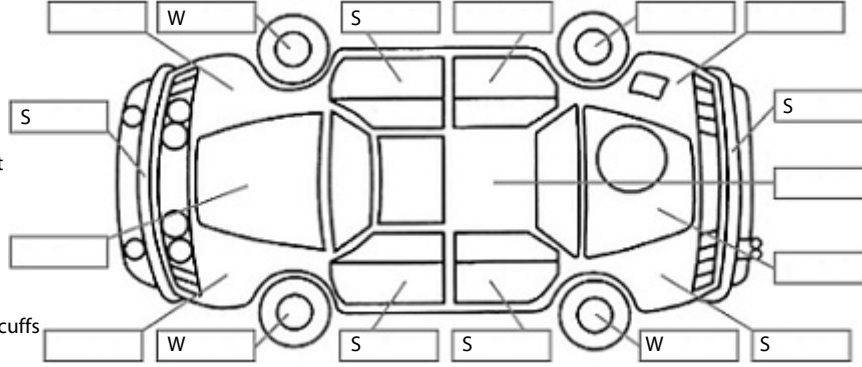

**Key:**

- S = scratch
- D = dent
- R = rust
- PT = paint defect
- C = crack
- P = pin dent
- \* = decals
- SC = stone chips
- W = significant scuffs

Body Inspection Comments

LR door seal torn.

Note: some defects & blemishes may not be displayed in the diagram