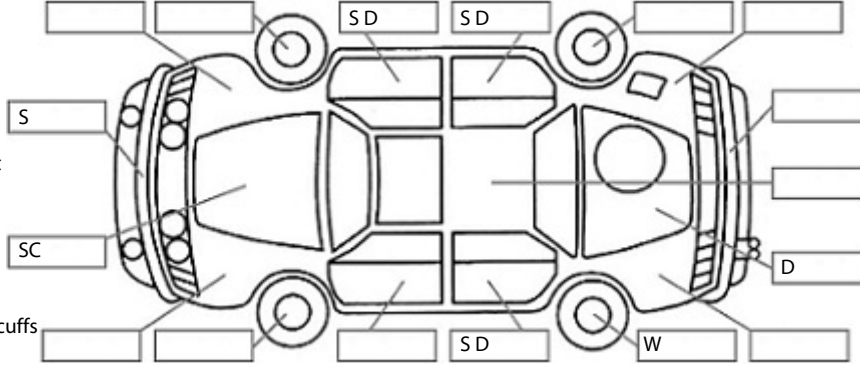

<b>Make:</b> Mazda	<b>Model:</b> Bt-50	<b>Body Style:</b> Utility
<b>Year:</b> 2019	<b>Registration:</b> MLY429	<b>Reg Expiry:</b> 23 Oct 2024
<b>WoF Expiry:</b> 04 Sep 2025	<b>Odometer:</b> 120,970 Kms	<b>Good No:</b> 21302334
<b>VIN:</b> MM0UR0YG10002806	<b>Next Service:</b> 126000	<b>Service History:</b> No

**Key:**

- S = scratch
- D = dent
- R = rust
- PT = paint defect
- C = crack
- P = pin dent
- \* = decals
- SC = stone chips
- W = significant scuffs

Note: some defects & blemishes may not be displayed in the diagram