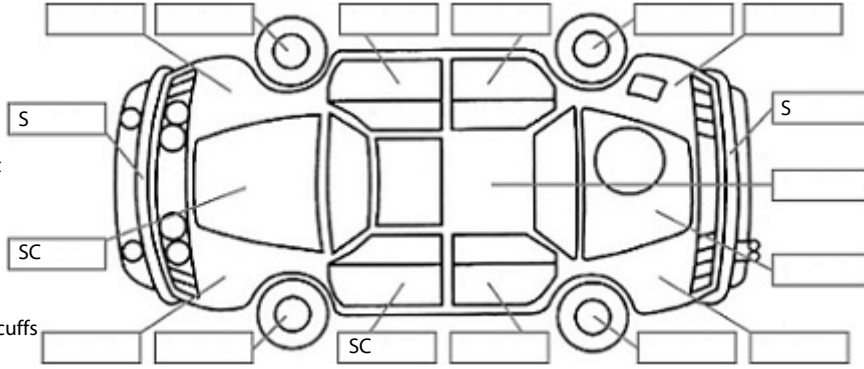

Key:

- S = scratch
- D = dent
- R = rust
- PT = paint defect
- C = crack
- P = pin dent
- * = decals
- SC = stone chips
- W = significant scuffs

Body Inspection Comments

Boot seal torn.

Note: some defects & blemishes may not be displayed in the diagram