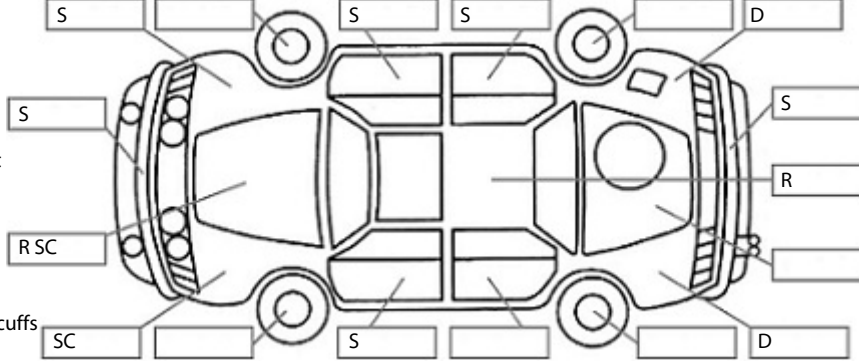

**Key:**

- S = scratch
- D = dent
- R = rust
- PT = paint defect
- C = crack
- P = pin dent
- \* = decals
- SC = stone chips
- W = significant scuffs

Body Inspection Comments

Note: some defects & blemishes may not be displayed in the diagram

Engine Timing Mechanism: Timing Chain  
Evidence of Cam Belt Replacement: Not Applicable Kms:

	Pass	Fail	N/A
<b>Engine</b>			
Oil level	✓		
Smoke & fumes	✓		
Performance	✓		
Noise	✓		
<b>Cooling System</b>			
Coolant condition	✓		
Performance	✓		
Radiator / Hoses (visual)	✓		
<b>Transmission</b>			
Operation	✓		
Noise	✓		
Clutch			✓
CV joints	✓		
Wheel bearings	✓		
<b>Brakes</b>			
Performance	✓		
Hand Brake	✓		
<b>Tyres</b> (lowest observed tread depth of tyres)			
Left front	4.0	mm	
Right front	4.5	mm	
Left rear	4	mm	
Right rear	4.0	mm	
Spare	Yes		
<b>Suspension</b>			
Suspension performance	✓		
Steering performance	✓		
Shock absorbers	✓		
<b>Air Conditioning / Heater</b>			
Operation	✓		
<b>Electrical / Accessories</b>			
Head lights	✓		
Tail lights	✓		
Indicators	✓		
Dashboard warning lights	✓		
Wipers (front & rear)	✓		
Window winder FL	✓		
Window winder FR	✓		
Window winder RL	✓		
Window winder RR	✓		
Rear view mirrors	✓		
Radio (basic test only)	✓		
CD (basic test only)			✓
Number of keys	2		
Central locking	✓		
Remote locking	✓		
Sat. Nav. (basic test only)			✓
Reversing camera	✓		