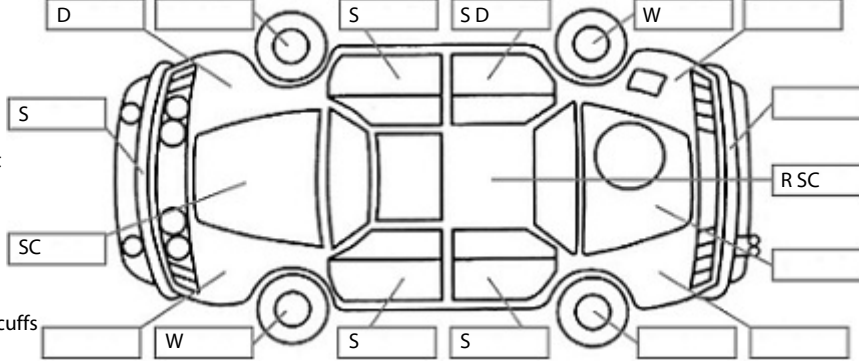

Key:

- S = scratch
- D = dent
- R = rust
- PT = paint defect
- C = crack
- P = pin dent
- * = decals
- SC = stone chips
- W = significant scuffs

Body Inspection Comments

Cargo area trim missing

Note: some defects & blemishes may not be displayed in the diagram

Engine Timing Mechanism: Timing Chain
Evidence of Cam Belt Replacement: Not Applicable Kms:

	Pass	Fail	N/A
Engine			
Oil level	✓		
Smoke & fumes	✓		
Performance	✓		
Noise	✓		
Cooling System			
Coolant condition	✓		
Performance	✓		
Radiator / Hoses (visual)	✓		
Transmission			
Operation	✓		
Noise	✓		
Clutch			✓
CV joints	✓		
Wheel bearings	✓		
Brakes			
Performance	✓		
Hand Brake	✓		
Tyres (lowest observed tread depth of tyres)			
Left front	7.0	mm	
Right front	3.0	mm	
Left rear	5.0	mm	
Right rear	5.0	mm	
Spare	Yes		
Suspension			
Suspension performance	✓		
Steering performance	✓		
Shock absorbers	✓		
Air Conditioning / Heater			
Operation	✓		
Electrical / Accessories			
Head lights	✓		
Tail lights	✓		
Indicators	✓		
Dashboard warning lights	✓		
Wipers (front & rear)	✓		
Window winder FL	✓		
Window winder FR	✓		
Window winder RL	✓		
Window winder RR	✓		
Rear view mirrors	✓		
Radio (basic test only)	✓		
CD (basic test only)			✓
Number of keys	2		
Central locking	✓		
Remote locking	✓		
Sat. Nav. (basic test only)			✓
Reversing camera	✓		