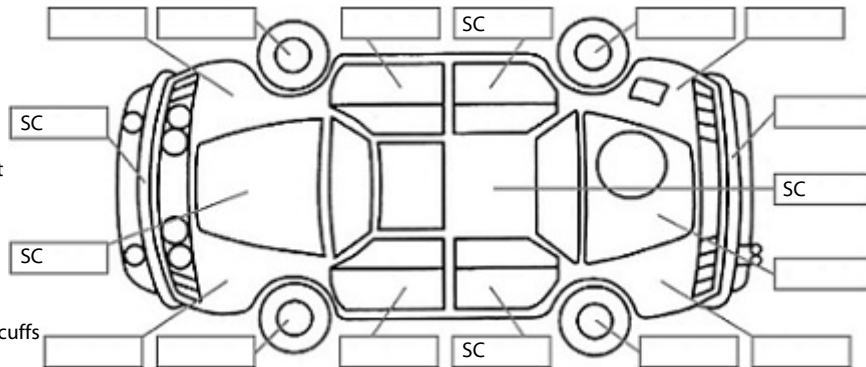

Key:

- S = scratch
- D = dent
- R = rust
- PT = paint defect
- C = crack
- P = pin dent
- * = decals
- SC = stone chips
- W = significant scuffs

Body Inspection Comments

Windscreen cracked
Passenger rear taillight cracked

Note: some defects & blemishes may not be displayed in the diagram

Conditions During Body Inspection: Dry

Under Carriage & Under Bonnet Inspection Comments

Slight Engine oil seep
Underbody surface rust
4 wheel drive