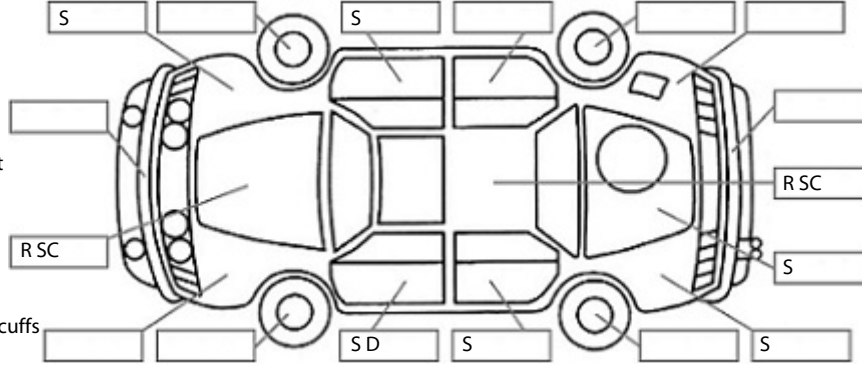

<b>Make:</b> Nissan	<b>Model:</b> X-Trail	<b>Body Style:</b> SUV
<b>Year:</b> 2020	<b>Registration:</b> NDN133	<b>Reg Expiry:</b> 23 Nov 2024
<b>WoF Expiry:</b> 11 Oct 2025	<b>Odometer:</b> 89,829 Kms	<b>Good No:</b> 21301991
<b>VIN:</b> JN1TBNT32A0059452	<b>Next Service:</b> 102,000 kms	<b>Service History:</b> Yes

**Key:**

- S = scratch
- D = dent
- R = rust
- PT = paint defect
- C = crack
- P = pin dent
- \* = decals
- SC = stone chips
- W = significant scuffs

Body Inspection Comments

Note: some defects & blemishes may not be displayed in the diagram

Engine Timing Mechanism: Timing Chain  
Evidence of Cam Belt Replacement: Not Applicable Kms:

	Pass	Fail	N/A
<b>Engine</b>			
Oil level	✓		
Smoke & fumes	✓		
Performance	✓		
Noise	✓		
<b>Cooling System</b>			
Coolant condition	✓		
Performance	✓		
Radiator / Hoses (visual)	✓		
<b>Transmission</b>			
Operation	✓		
Noise	✓		
Clutch			✓
CV joints	✓		
Wheel bearings	✓		
<b>Brakes</b>			
Performance	✓		
Hand Brake	✓		
<b>Tyres</b> (lowest observed tread depth of tyres)			
Left front	5.0	mm	
Right front	5.0	mm	
Left rear	3.0	mm	
Right rear	3.0	mm	
Spare	Yes		
<b>Suspension</b>			
Suspension performance	✓		
Steering performance	✓		
Shock absorbers	✓		
<b>Air Conditioning / Heater</b>			
Operation	✓		
<b>Electrical / Accessories</b>			
Head lights	✓		
Tail lights	✓		
Indicators	✓		
Dashboard warning lights	✓		
Wipers (front & rear)	✓		
Window winder FL	✓		
Window winder FR	✓		
Window winder RL	✓		
Window winder RR	✓		
Rear view mirrors	✓		
Radio (basic test only)	✓		
CD (basic test only)	✓		
Number of keys	2		
Central locking	✓		
Remote locking	✓		
Sat. Nav. (basic test only)	✓		
Reversing camera	✓		