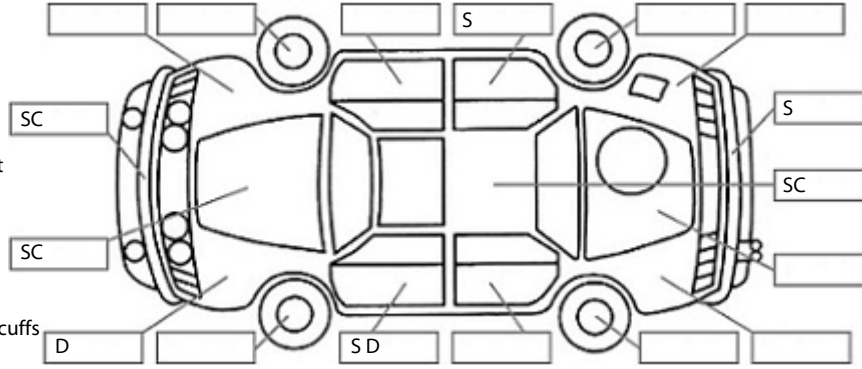

**Key:**

- S = scratch
- D = dent
- R = rust
- PT = paint defect
- C = crack
- P = pin dent
- \* = decals
- SC = stone chips
- W = significant scuffs

Body Inspection Comments

Stone chips in windscreen CVA