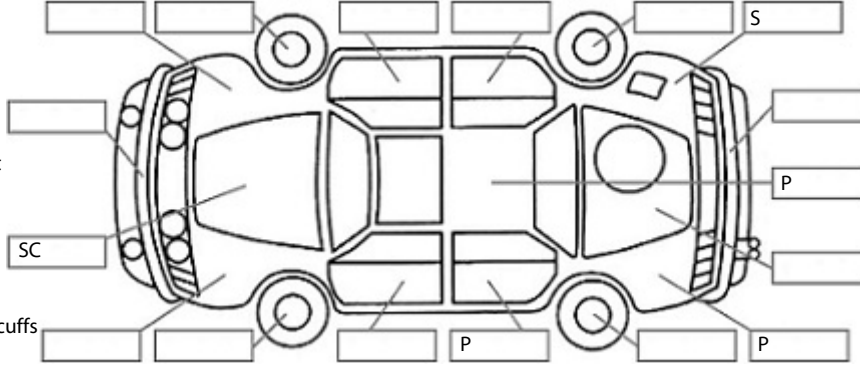

Key:

- S = scratch
- D = dent
- R = rust
- PT = paint defect
- C = crack
- P = pin dent
- * = decals
- SC = stone chips
- W = significant scuffs

Body Inspection Comments

Note: some defects & blemishes may not be displayed in the diagram

Engine Timing Mechanism: Timing Chain
Evidence of Cam Belt Replacement: Not Applicable Kms:

	Pass	Fail	N/A
Engine			
Oil level	✓		
Smoke & fumes	✓		
Performance	✓		
Noise	✓		
Cooling System			
Coolant condition	✓		
Performance	✓		
Radiator / Hoses (visual)	✓		
Transmission			
Operation	✓		
Noise	✓		
Clutch			✓
CV joints	✓		
Wheel bearings	✓		
Brakes			
Performance	✓		
Hand Brake	✓		
Tyres (lowest observed tread depth of tyres)			
Left front	3	mm	
Right front	4	mm	
Left rear	3	mm	
Right rear	3	mm	
Spare		Yes	
Suspension			
Suspension performance	✓		
Steering performance	✓		
Shock absorbers	✓		
Air Conditioning / Heater			
Operation	✓		
Electrical / Accessories			
Head lights	✓		
Tail lights	✓		
Indicators	✓		
Dashboard warning lights	✓		
Wipers (front & rear)	✓		
Window winder FL	✓		
Window winder FR	✓		
Window winder RL	✓		
Window winder RR	✓		
Rear view mirrors	✓		
Radio (basic test only)	✓		
CD (basic test only)			✓
Number of keys	2		
Central locking	✓		
Remote locking	✓		
Sat. Nav. (basic test only)			✓
Reversing camera	✓		