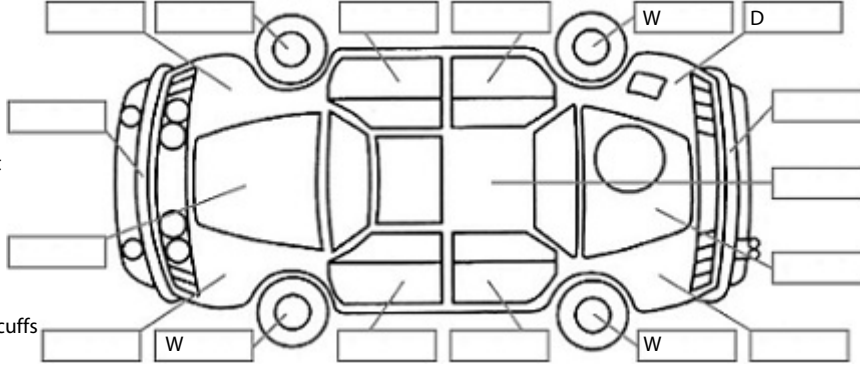

Key:

- S = scratch
- D = dent
- R = rust
- PT = paint defect
- C = crack
- P = pin dent
- * = decals
- SC = stone chips
- W = significant scuffs

Body Inspection Comments

Domestic wall socket charger available.